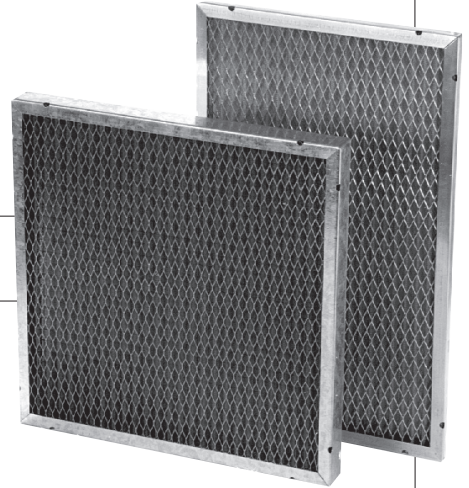

Permanent Metal Air Filters

LIGHTWEIGHT WASHABLE FILTERS

Applications

AAF permanent metal air filters are widely used in commercial and industrial HVAC systems to protect the heat transfer coils from becoming coated with dust and lint. They are also used as prefilters to higher efficiency filters.

Permanent filters are ideally suited for installation where high-moisture conditions exist. Lightweight construction makes them easy to handle, install, and clean.

Multiple Layers of Pleated Media Capture More Dirt

An aluminum, galvanized, or stainless steel U-channel frame is wrapped around the perimeter of crimped layers of aluminum media (galvanized or stainless steel is available). This design produces an even distribution of air and minimizes surface loading of the filter.

Performance of the filter is exceptional. The filters have a large dust holding capacity, which can be renewed by washing the filter and coating it with adhesive spray. The frame is designed with drain holes to ensure removal of excess water.